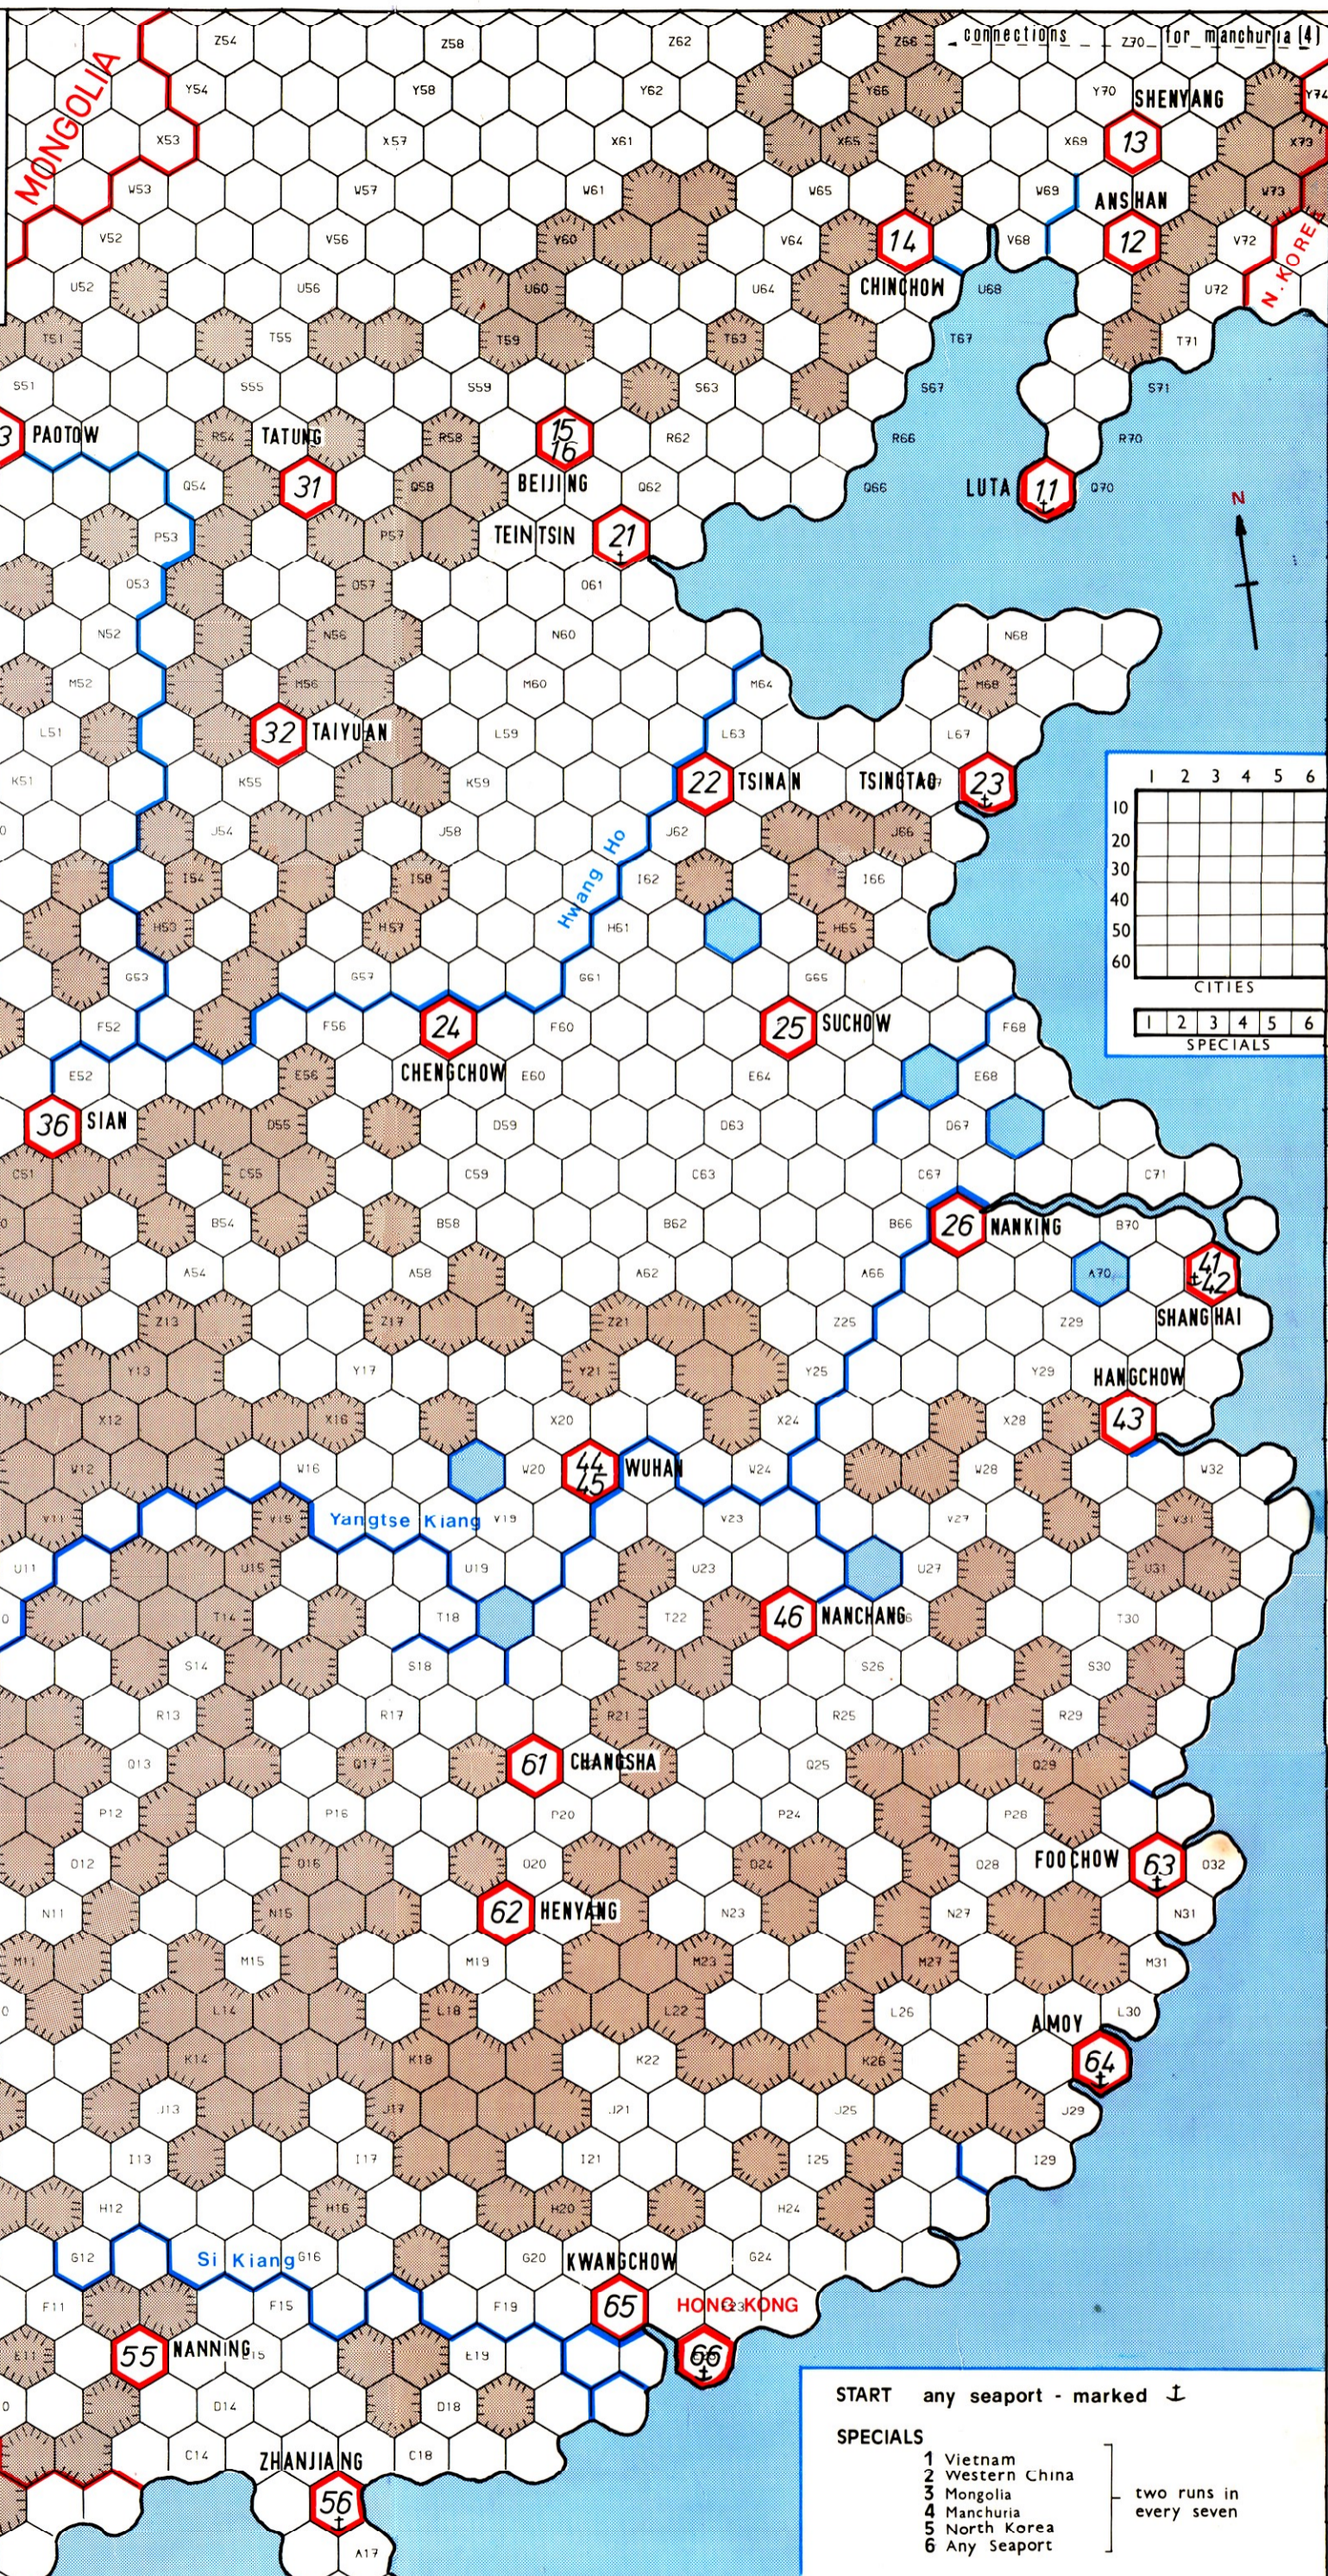

珠
漢
酒

RAILWAY RIVALS CHINA

MAP CH

SCALE | HEX: 60 KM

DESIGNED BY D.G. WATTS DRAWN BY J.G. WATTS
FIRST DRAFT BY TOM BUTCHER

正
副
表

1	2	3	4	5	6
10					
20					
30					
40					
50					
60					
CITIES					
1	2	3	4	5	6
SPECIALS					

- START** any seaport - marked ↓
- SPECIALS**
- 1 Vietnam
 - 2 Western China
 - 3 Mongolia
 - 4 Manchuria
 - 5 North Korea
 - 6 Any Seaport
- } two runs in every seven

any half hexagon
RUN 121
CONNECTIONS TO WESTERN CHINA