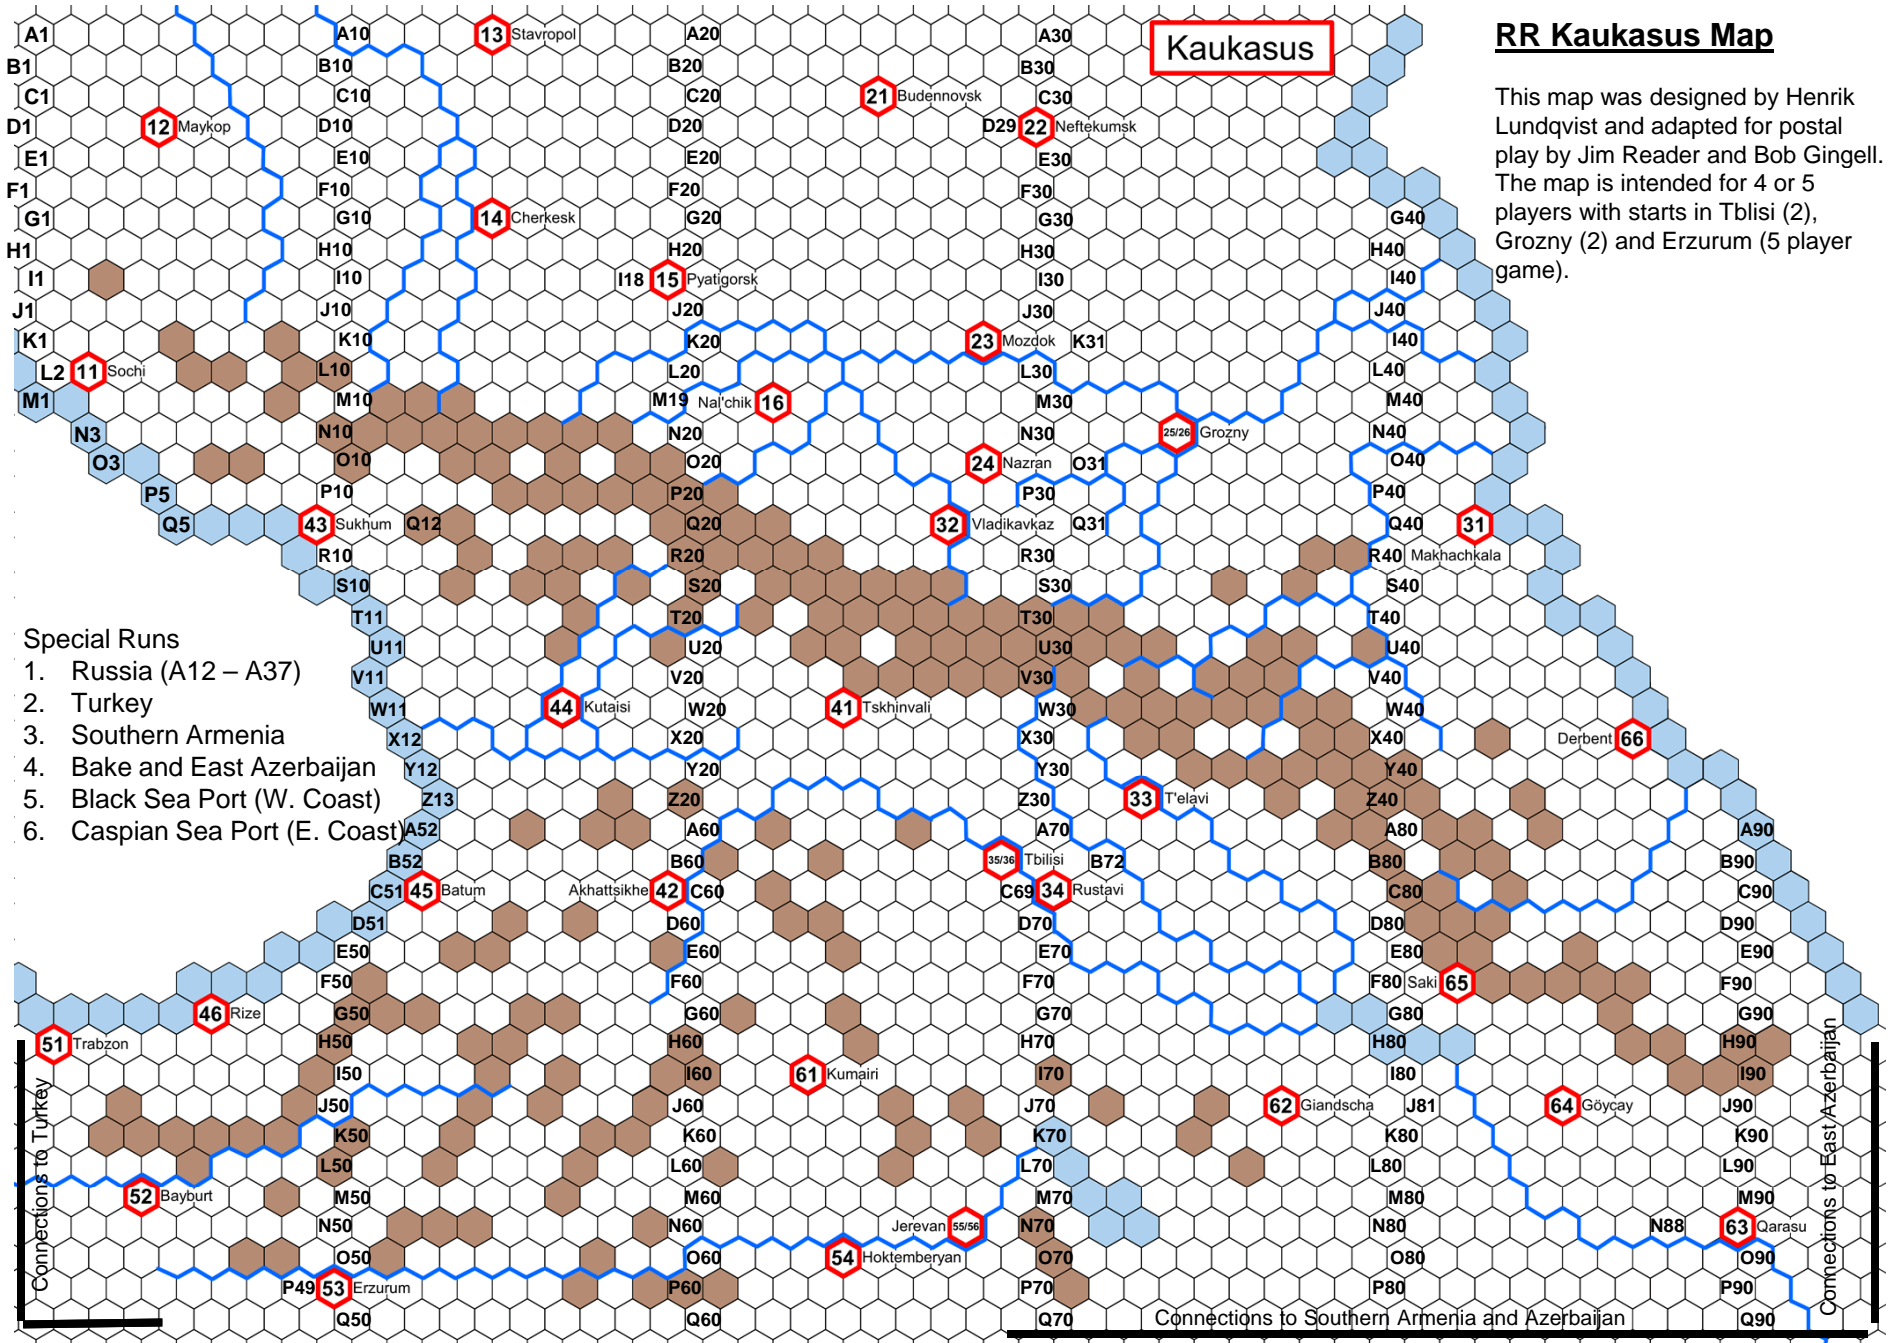

Kaukasus

RR Kaukasus Map

This map was designed by Henrik Lundqvist and adapted for postal play by Jim Reader and Bob Gingell. The map is intended for 4 or 5 players with starts in Tblisi (2), Grozny (2) and Erzurum (5 player game).

Special Runs

1. Russia (A12 – A37)
2. Turkey
3. Southern Armenia
4. Bake and East Azerbaijan
5. Black Sea Port (W. Coast)
6. Caspian Sea Port (E. Coast)