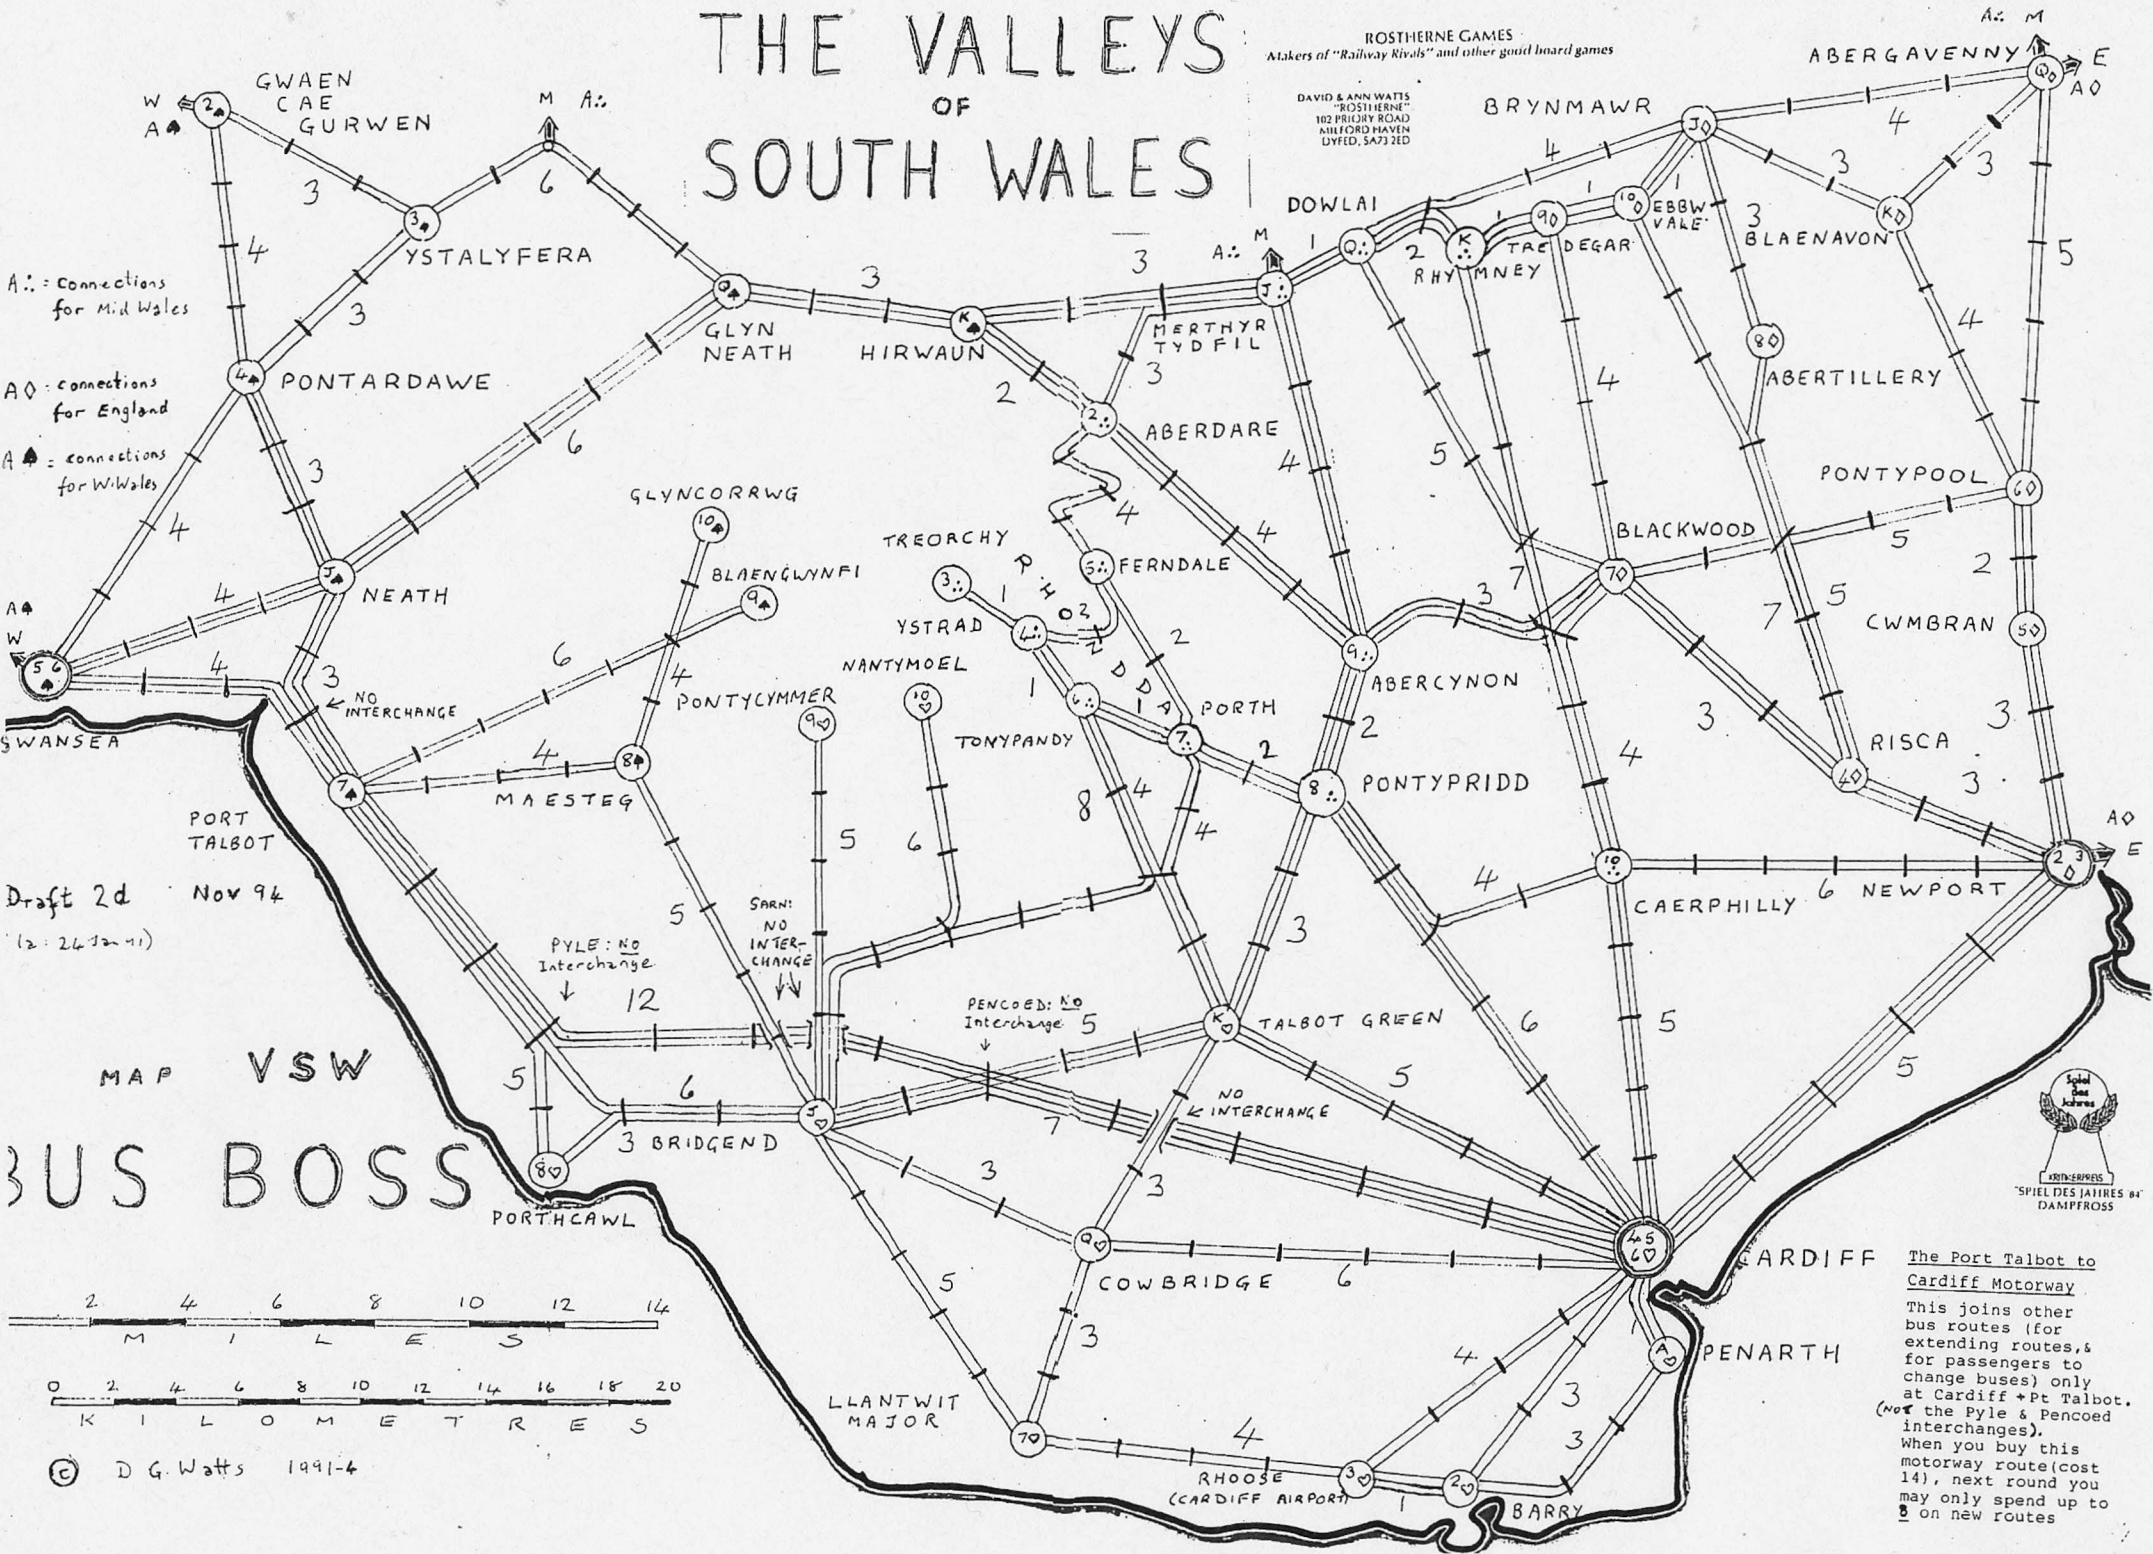

THE VALLEYS OF SOUTH WALES

ROSTHERNE GAMES
 Makers of "Railway Rivals" and other good board games

DAVID & ANN WATTS
 "ROSTHERNE"
 102 PRIORITY ROAD
 MILLFORD HAVEN
 LLYFD, SA73 2ED

A.: connections for Mid Wales
 A0: connections for England
 A▲: connections for W. Wales

Draft 2d Nov 94
 (2: 24 Jan 91)

MAP VSW
 BUS BOSS

© D.G. Watts 1991-4

The Port Talbot to Cardiff Motorway
 This joins other bus routes (for extending routes, & for passengers to change buses) only at Cardiff + Pt Talbot. (Not the Pyle & Pencoed interchanges).
 When you buy this motorway route (cost 14), next round you may only spend up to 8 on new routes