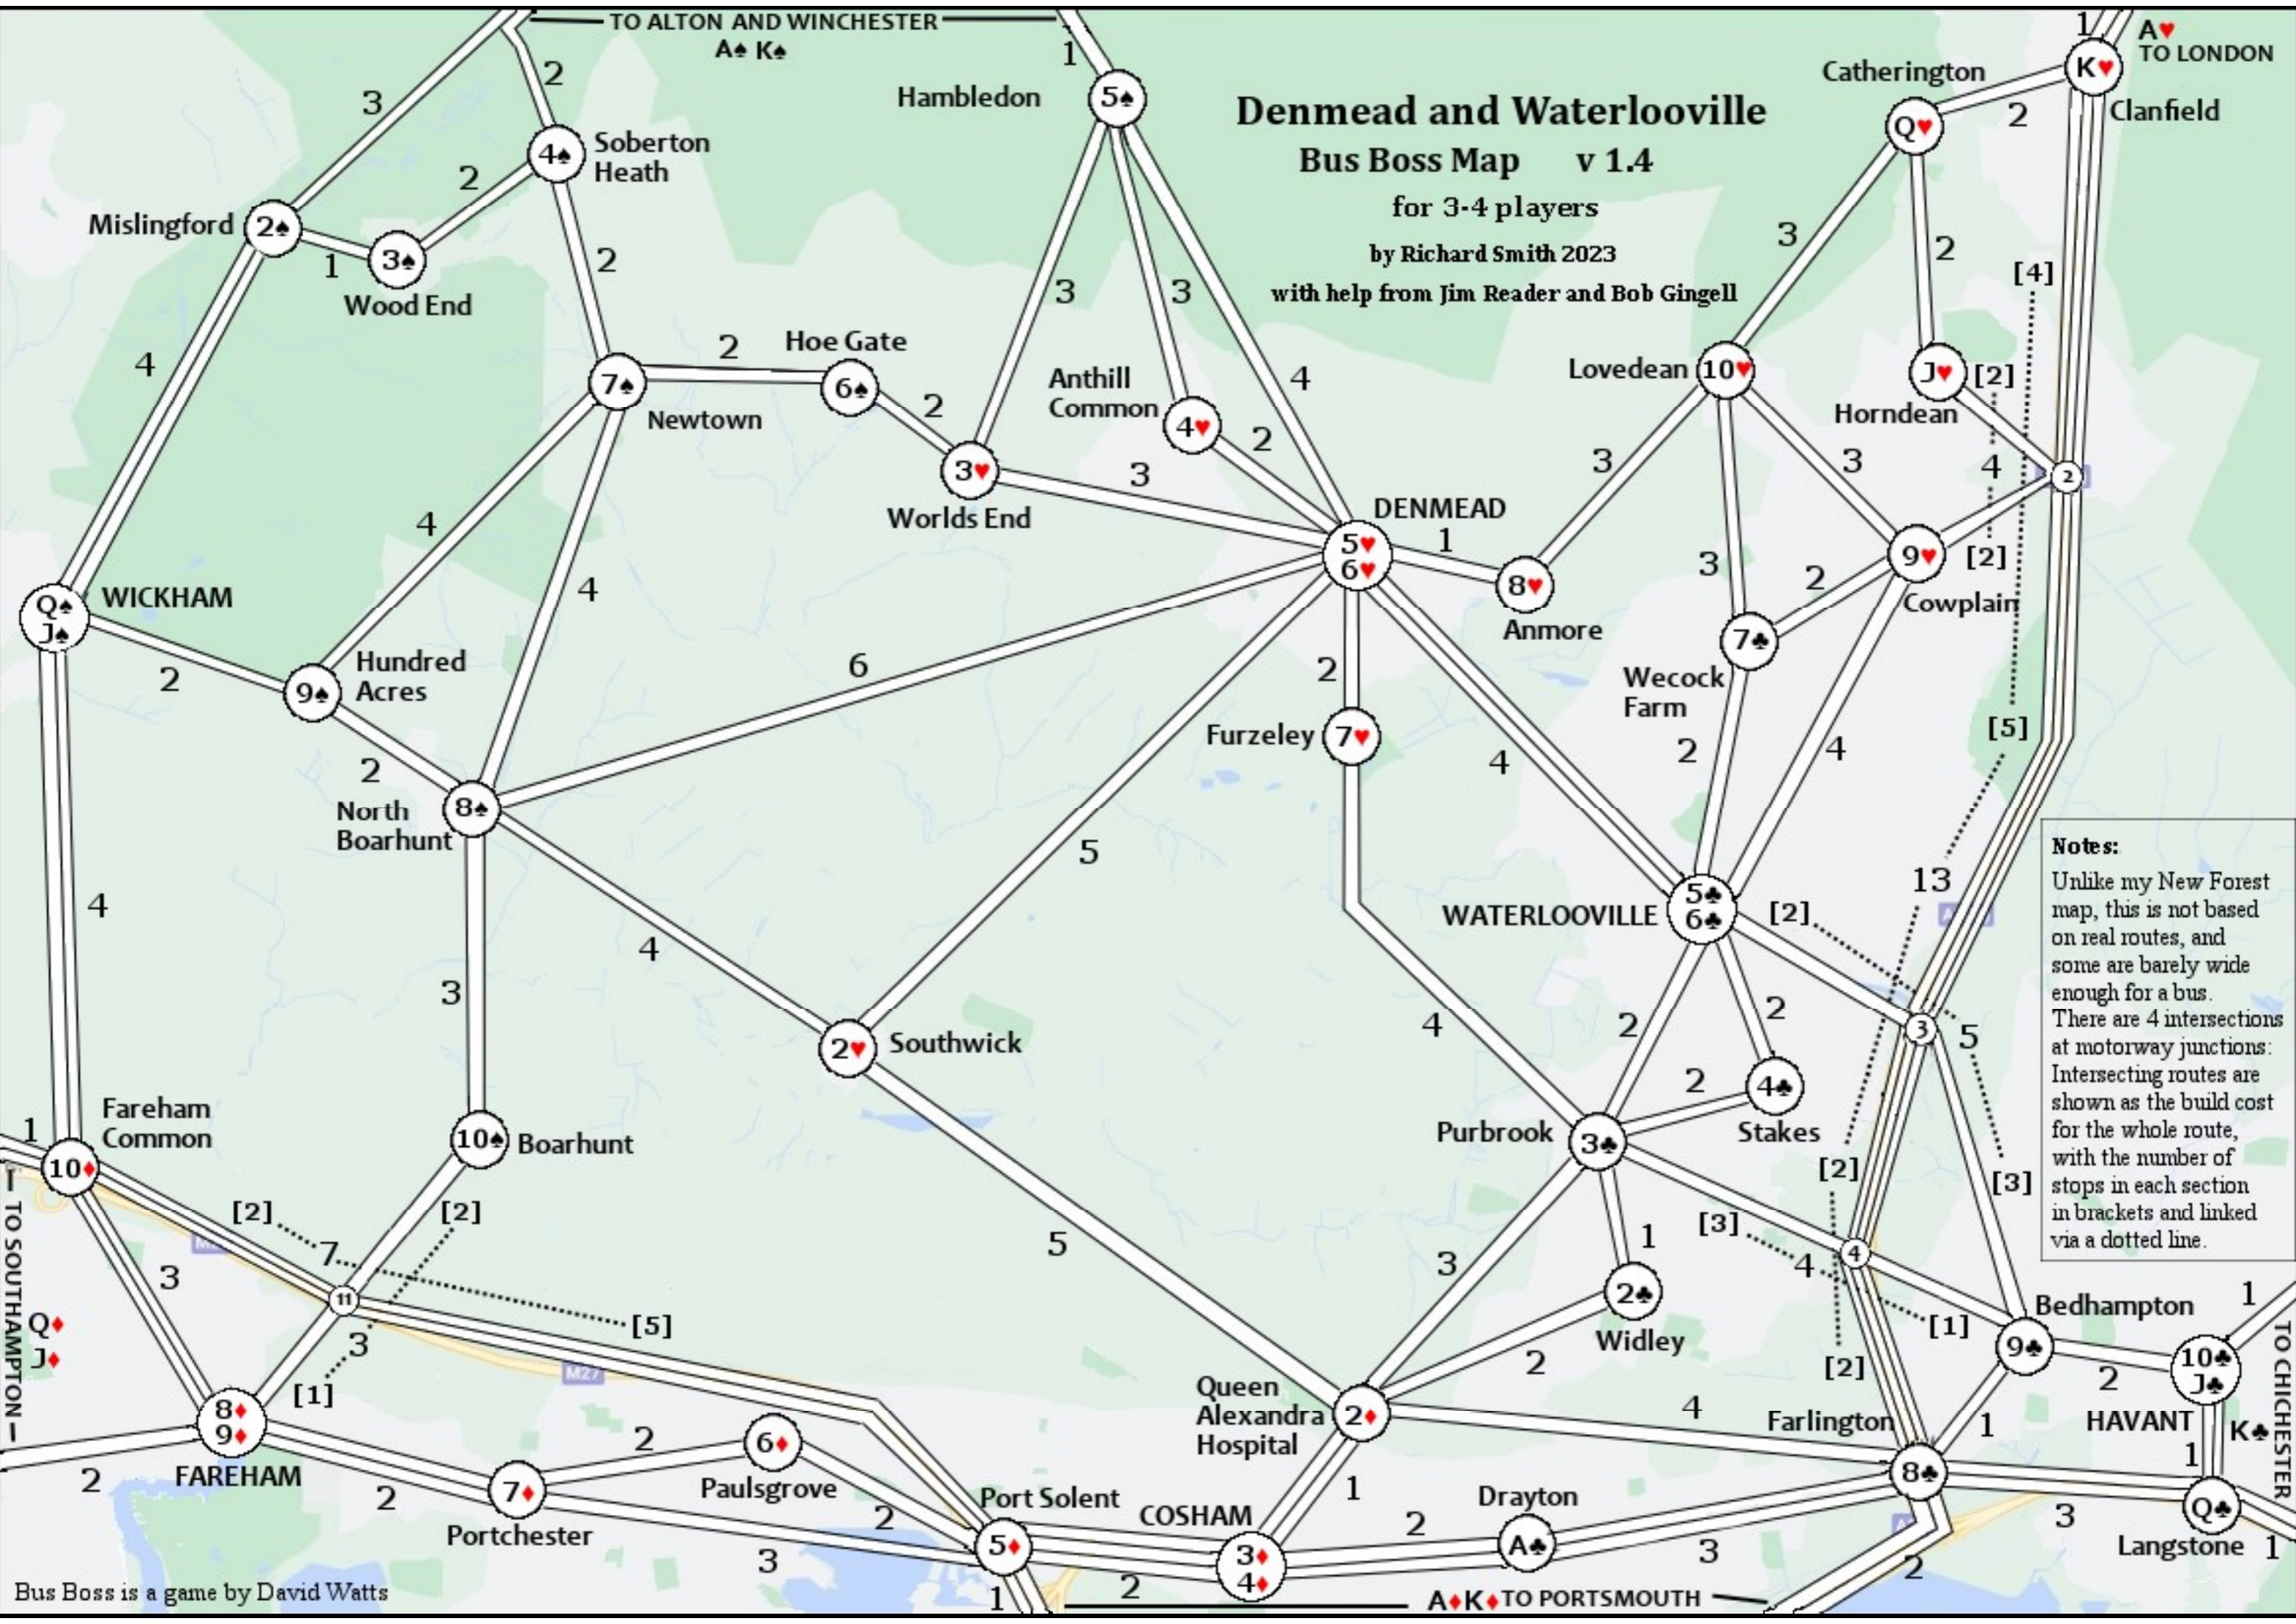

Denmead and Waterlooville

Bus Boss Map v 1.4

for 3-4 players
 by Richard Smith 2023
 with help from Jim Reader and Bob Gingell

Notes:
 Unlike my New Forest map, this is not based on real routes, and some are barely wide enough for a bus. There are 4 intersections at motorway junctions: Intersecting routes are shown as the build cost for the whole route, with the number of stops in each section in brackets and linked via a dotted line.